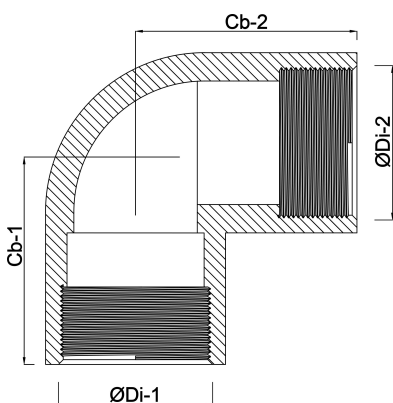

**Profec Nr. 90 Elbow 90° cast
iron black 2 1/2" x 1" female
thread 25bar DVGW (7044008)**

TECHNICAL SPECIFICATIONS

Material cast iron black

Approval DVGW

Connection female thread

Fitting nr. Nr. 90

Temperature range -20°C - 120°C

Pressure 25 bar

Size 2 1/2" x 1"

DIMENSIONS

ØDi-1 2 1/2 "

ØDi-2 1 "

β 90 °

Last modified date: 22/02/2026

Bosta UK Ltd.
Reflection House
Olding Road
Bury St. Edmunds
Suffolk
IP33 3TA
T +44 (0) 1284 716580
E enquiries@bosta.co.uk
<http://www.bosta.com>