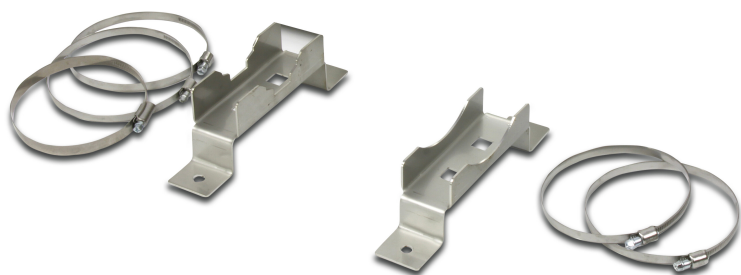

# DAB Horizontal mounting kit type L725, L960, L1220 & L1490 (7043286)

# TECHNICAL SPECIFICATIONS

Type	L725, L960, L1220 & L1490
------	---------------------------

Suitable for	cooling pipe 6"
--------------	-----------------

**Last modified date: 25/02/2026**

Bosta UK Ltd.  
Reflection House  
Olding Road  
Bury St. Edmunds  
Suffolk  
IP33 3TA  
T +44 (0) 1284 716580  
E [enquiries@bosta.co.uk](mailto:enquiries@bosta.co.uk)  
<http://www.bosta.com>