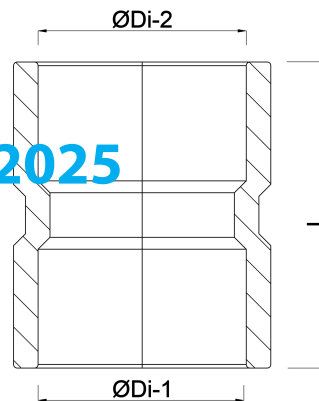

VDL Socket PVC-U 40 mm glue socket 16bar grey KIWA (7002907)

V-L Van de Lande

TECHNICAL SPECIFICATIONS

Colour	grey
Material	PVC-U
Approval	KIWA
Connection	glue socket
Size	40 mm
Pressure	16 bar

DIMENSIONS

L	57 mm
T	5 mm
ØDi-1	40 mm
ØDi-2	40 mm

Last modified date: 07/11/2025

Bosta UK Ltd.
Reflection House
Olding Road

Bury St. Edmunds
Suffolk
IP33 3TA
T +44 (0) 1284 716580
E enquiries@bosta.co.uk
<http://www.bosta.com>