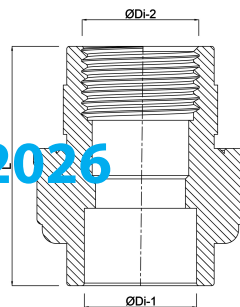

**VDL Union adaptor PVC-U 25
mm x 3/4" glue socket x female
thread 16bar grey type
reinforced (7018216)**

VL Van de Lande

TECHNICAL SPECIFICATIONS

Colour	grey
Type	reinforced
Material	PVC-U
Material seal	EPDM
Connection	glue socket x female thread
Size	25 mm x 3/4"
Pressure	16 bar

DIMENSIONS

F-2	17 mm
L	61 mm
ØDi-1	25 mm
ØDi-2	3/4 "

Last modified date: 23/02/2026

Bosta UK Ltd.
Reflection House
Olding Road
Bury St. Edmunds
Suffolk
IP33 3TA
T +44 (0) 1284 716580
E enquiries@bosta.co.uk
<http://www.bosta.com>