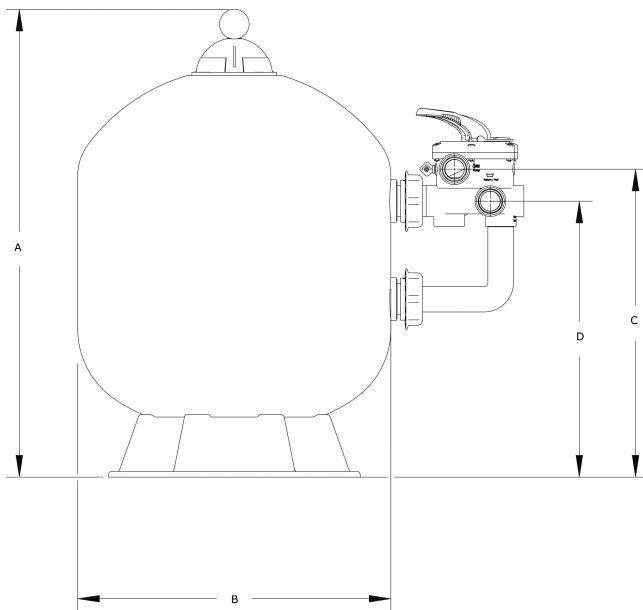

Sand filter PP 1 1/2" female thread 3,75bar beige type S450 (7043241)

TECHNICAL SPECIFICATIONS

Colour	beige
Material	PP
Connection	female thread
Pressure	3,75 bar
Max. temp.	40 °C
Type	S450
Capacity	6 m ³ /h
Size	1 1/2"
Diameter	450 mm
Weight	9 kg
Sand	75 kg
Filter area	0.16 m ²
Max. pool vol.	30 m ³

DIMENSIONS

A	645 mm
B	18 "

B 18 " inch

B 450 mm

C 356 mm

D 206 mm

PRODUCT INFORMATION

Features:

- High quality PP filter tank
- Extremely high maximum working pressure up to 3,75 bar
- 6-way valve included

Last modified date: 25/02/2026

Bosta UK Ltd.
Reflection House

Olding Road
Bury St. Edmunds
Suffolk
IP33 3TA
T +44 (0) 1284 716580
E enquiries@bosta.co.uk
<http://www.bosta.com>