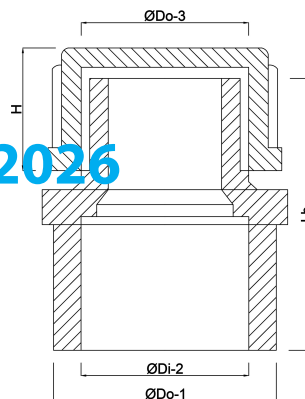

**VDL End set PVC-U 40/50 mm x
1 1/4" glue socket/glue spigot
10bar grey (0110573)**

V-L Van de Lande

TECHNICAL SPECIFICATIONS

Colour	grey
Material	PVC-U
Connection	glue socket/glue spigot
Pressure	10 bar
Size	40/50 mm x 1 1/4"

DIMENSIONS

H	23 mm
Lb	60 mm
ØDi-2	40 mm
ØDo-1	50 mm
ØDo-3	1 1/4 "

Last modified date: 22/02/2026

Bosta UK Ltd.
Reflection House
Olding Road

Bury St. Edmunds
Suffolk
IP33 3TA
T +44 (0) 1284 716580
E enquiries@bosta.co.uk
<http://www.bosta.com>