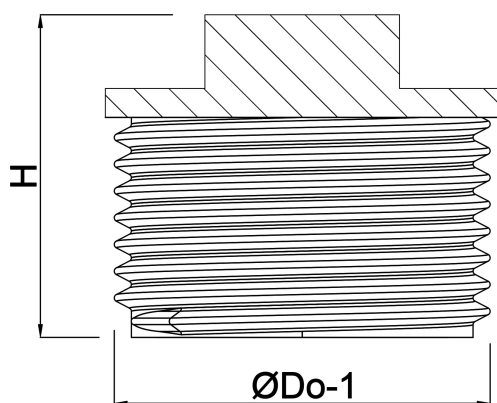

**Profec Nr. 290 Plug cast iron
black 1 1/2" male thread 25bar
DVGW (1129008)**

TECHNICAL SPECIFICATIONS

Material cast iron black

Approval DVGW

Connection male thread

Fitting nr. Nr. 290

Temperature range -20°C - 120°C

Pressure 25 bar

Size 1 1/2"

DIMENSIONS

F-1 18 mm

H 42 mm

ØDo-1 1 1/2"

Last modified date: 22/02/2026

Bosta UK Ltd.
Reflection House
Olding Road
Bury St. Edmunds
Suffolk
IP33 3TA
T +44 (0) 1284 716580
E enquiries@bosta.co.uk
<http://www.bosta.com>