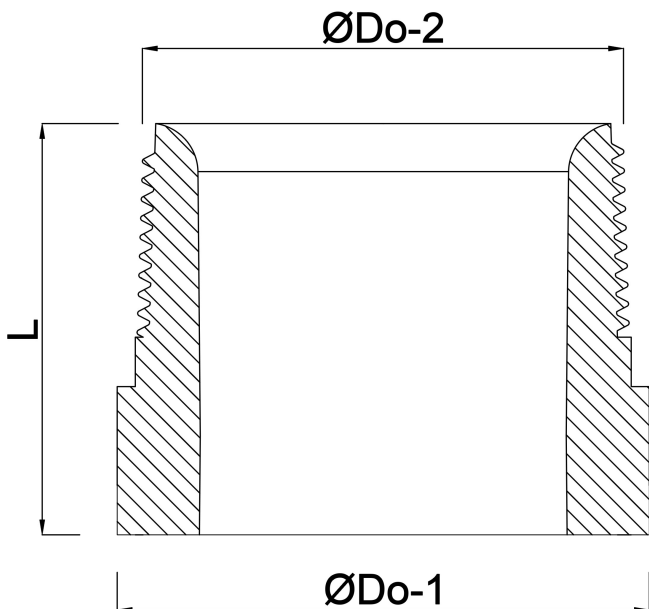

**Weld nipple steel 5" x 139,7
mm male thread x butt welding
15cm (0200573)**

TECHNICAL SPECIFICATIONS

Material	steel
Connection	male thread x butt welding
Size	5" x 139,7 mm
Length	15 cm

DIMENSIONS

L	150 mm
ØDo-1	139.7 mm
ØDo-2	5 "