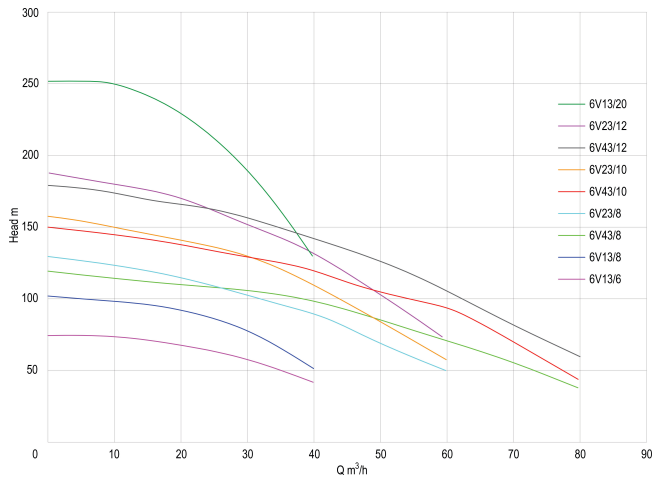

Rovatti Deep well pump cast iron DN85 flange green type 6V23/8 (7024602)

rovatti pompe

TECHNICAL SPECIFICATIONS

Colour green

Material cast iron

Pump body cast iron

Material impeller 1 cast iron

Connection flange

Outer ø 142 mm

Press 170

Motor RPM 2900

Type 6V23/8

Capacity 38/95 - 65/47 m³/h

Output Power 25 HP

MWC 125 m

Size DN85

Power 18.5 kW

Impellers 8

Max flow rate 60 m³/h

Efficiency 66,7 %

Last modified date: 07/05/2026

Bosta UK Ltd.
 Reflection House
 Olding Road
 Bury St. Edmunds
 Suffolk
 IP33 3TA
 T +44 (0) 1284 716580
 E enquiries@bosta.co.uk
<http://www.bosta.com>