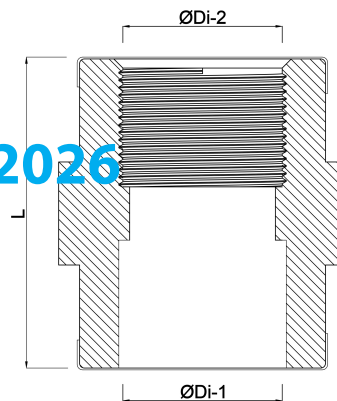

# VDL Adaptor socket PVC-U 12 mm x 1/4" glue socket x female thread 16bar grey (0101320)

**V-L** Van de Lande

# TECHNICAL SPECIFICATIONS

Colour	grey
Material	PVC-U
Size	12 mm x 1/4"
Connection	glue socket x female thread
Pressure	16 bar

## DIMENSIONS

F-1	12 mm
F-2	12 mm
L	26 mm
ØDi-1	12 mm
ØDi-2	1/4 "

Last modified date: 22/02/2026

Bosta UK Ltd.  
Reflection House  
Olding Road

Bury St. Edmunds  
Suffolk  
IP33 3TA  
T +44 (0) 1284 716580  
E [enquiries@bosta.co.uk](mailto:enquiries@bosta.co.uk)  
<http://www.bosta.com>