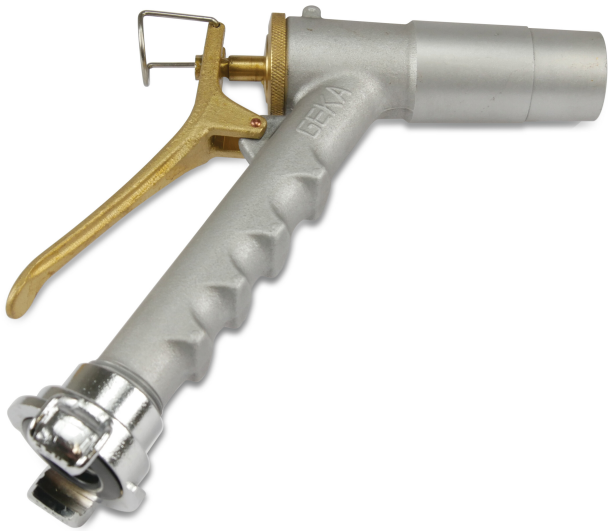

Spray pistol aluminium 3/4" quick coupler CD 40 type 110 (0451010)

TECHNICAL SPECIFICATIONS

Type	110
Material	aluminium
Coping distance	40 CD
Connection	quick coupler
Size	3/4"

Last modified date: 21/02/2026