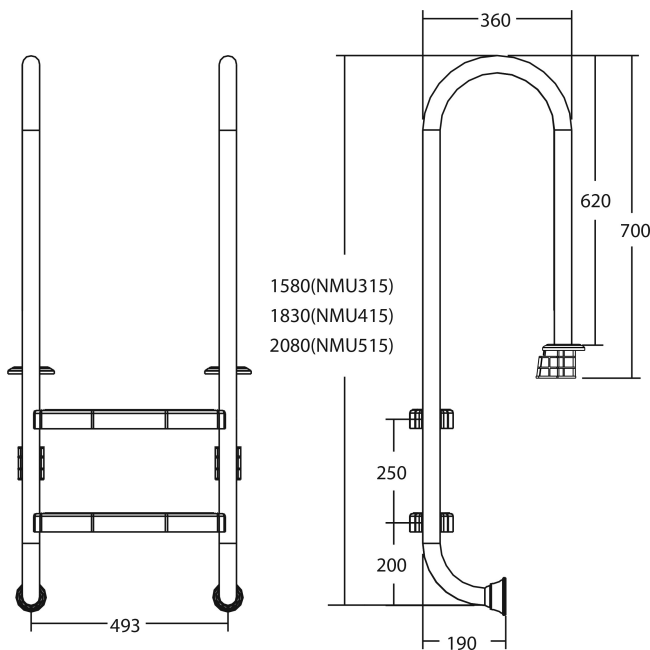

# Flotide Pool steps stainless steel 316 type anchor small model 3 steps (7026917)

**FLOTIDE**

# TECHNICAL SPECIFICATIONS

Type anchor small model

Material stainless steel 316

Number of Steps 3

## PRODUCT INFORMATION

Flotide pool ladder (small model) is attached 170mm behind the pool edge. All ladders include an anti-slip pad.

**Last modified date: 23/02/2026**

Bosta UK Ltd.  
Reflection House  
Olding Road  
Bury St. Edmunds  
Suffolk  
IP33 3TA  
T +44 (0) 1284 716580  
E [enquiries@bosta.co.uk](mailto:enquiries@bosta.co.uk)  
<http://www.bosta.com>