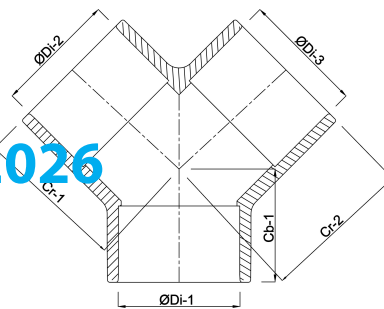

**Profec Y-piece PVC-U 75 mm
glue socket 10bar grey
(0101399)**

TECHNICAL SPECIFICATIONS

Colour	grey
Material	PVC-U
Connection	glue socket
Pressure	10 bar
Size	75 mm

DIMENSIONS

Cb-1	61 mm
Cr-1	89 mm
Cr-2	89 mm
ØDi-1	75 mm
ØDi-2	75 mm
ØDi-3	75 mm