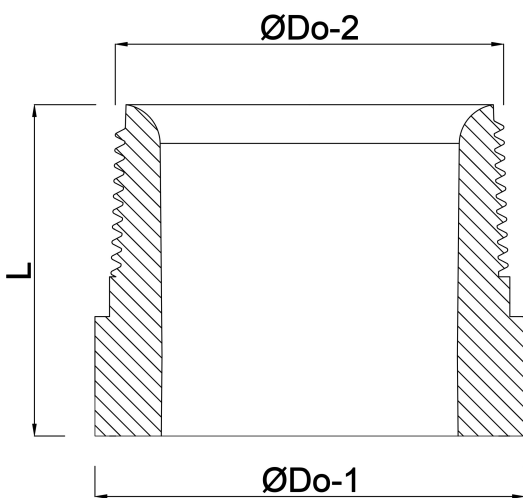

**Profec Nr. 23B Welding nipple  
stainless steel 316 2 1/2" male  
thread x butt welding 8bar 60  
mm (0080751)**

# TECHNICAL SPECIFICATIONS

Material	stainless steel 316
Connection	male thread x butt welding
Fitting nr.	Nr. 23B
Pressure	8 bar
Size	2 1/2"
Length	60 mm

## DIMENSIONS

L	60 mm
ØDo-1	76.3 mm
ØDo-2	2 1/2 "

**Last modified date: 20/02/2026**

Bosta UK Ltd.  
Reflection House  
Olding Road  
Bury St. Edmunds  
Suffolk  
IP33 3TA  
T +44 (0) 1284 716580  
E [enquiries@bosta.co.uk](mailto:enquiries@bosta.co.uk)  
<http://www.bosta.com>