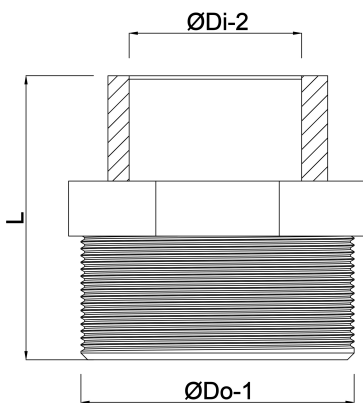

Profec Socket brass 3/4" x 1" female thread x male thread 30bar (0424818)

TECHNICAL SPECIFICATIONS

Material	brass
Connection	female thread x male thread
Pressure	30 bar
Max. temp.	120 °C
Size	3/4" x 1"

DIMENSIONS

F-1	8 mm
F-2	8 mm
L	25.5 mm
ØDi-2	3/4 "
ØDo-1	1 "

Last modified date: 21/02/2026

Bosta UK Ltd.
Reflection House
Olding Road
Bury St. Edmunds
Suffolk
IP33 3TA
T +44 (0) 1284 716580
E enquiries@bosta.co.uk
<http://www.bosta.com>