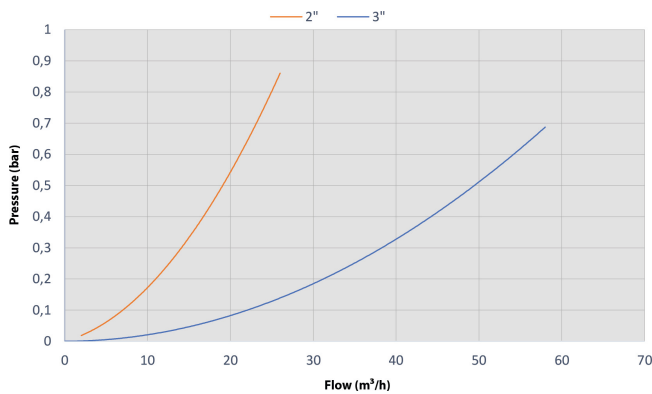

TECHNICAL SPECIFICATIONS

Colour black

Material PA glass fibre reinforced

Connection male thread

Pressure 6 bar

Type 20FLI

Size 2"

Last modified date: 24/02/2026

Bosta UK Ltd.
Reflection House
Olding Road
Bury St. Edmunds
Suffolk
IP33 3TA
T +44 (0) 1284 716580
E enquiries@bosta.co.uk
<http://www.bosta.com>