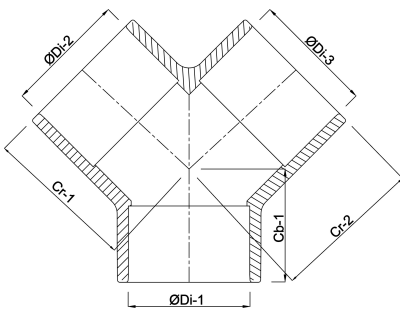

# Y-piece ABS 63 mm glue socket 10bar grey (0101400)

# TECHNICAL SPECIFICATIONS

Colour	grey
Material	ABS/stainless steel
Connection	glue socket
Pressure	10 bar
Size	63 mm

## DIMENSIONS

Cb-1	52.5 mm
Cr-1	71.5 mm
Cr-2	71.5 mm
ØDi-1	63 mm
ØDi-2	63 mm
ØDi-3	63 mm

**Last modified date: 20/02/2026**

Bosta UK Ltd.  
Reflection House  
Olding Road  
Bury St. Edmunds  
Suffolk  
IP33 3TA  
T +44 (0) 1284 716580  
E [enquiries@bosta.co.uk](mailto:enquiries@bosta.co.uk)  
<http://www.bosta.com>