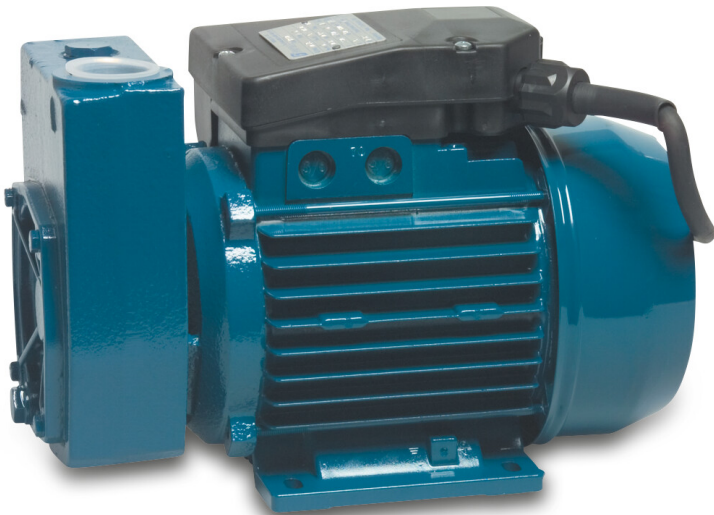

**Foras Fuel pump 1" female
thread 8bar 5,4A 230VAC blue
self priming type PC100M
(0940046)**

TECHNICAL SPECIFICATIONS

Colour blue

Pump body cast iron

Material impeller 1 brass

Model self priming

Connection female thread

Length 270 mm

Voltage 230VAC

Max. temperature 90 °C

Width 135 mm

Minimum medium temperature 0 °C
(continuous)

Height 170 mm

Max flow rate 2.7 m³/h

Pressure 8 bar

Packaging dimensions L/W/H 310 x 185 x 195 mm

Type PC100M

Output Power 1 HP

Max. head 53 m

Size 1"

Weight 11.8 kg

Power 0.74 kW

Ampere 5,4 A