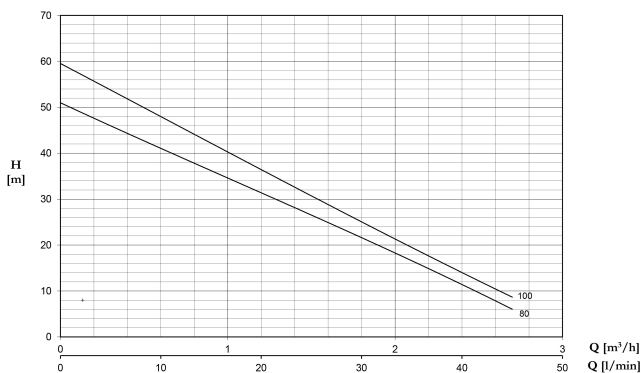

Length 270 mm

Voltage 230VAC

Max. temperature 90 °C

Width 135 mm

Minimum medium temperature 0 °C
(continuous)

Height 170 mm

Max flow rate 2.7 m³/h

Pressure 8 bar

Packaging dimensions L/W/H 310 x 185 x 195 mm

Type PC100M

Output Power 1 HP

Max. head 53 m

Size 1"

Weight 11.8 kg

Power 0.74 kW

Ampere 5,4 A