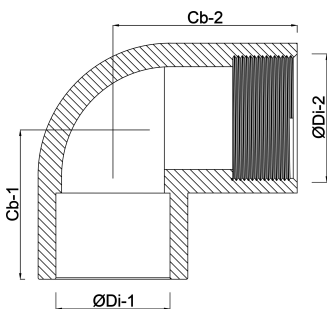

**VDL Adaptor elbow 90° PVC-U
40 mm x 1 1/4" glue socket x
female thread 16bar grey with
stainless steel ring type
reinforced (7002635)**

V-L Van de Lande

TECHNICAL SPECIFICATIONS

Colour	grey
Type	reinforced
Material	PVC-U
Feature	with stainless steel ring
Connection	glue socket x female thread
Size	40 mm x 1 1/4"
Pressure	16 bar

DIMENSIONS

Cb-1	47 mm
Cb-2	47 mm
ØDi-1	40 mm
ØDi-2	1 1/4 "

Last modified date: 22/02/2026

Bosta UK Ltd.
Reflection House
Olding Road
Bury St. Edmunds
Suffolk
IP33 3TA
T +44 (0) 1284 716580
E enquiries@bosta.co.uk
<http://www.bosta.com>