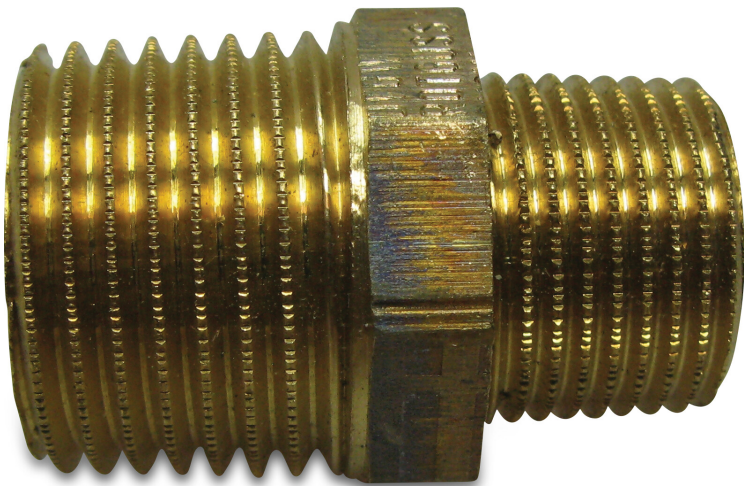

**Nr. 245 Reducing nipple  
bronze 1 1/4" x 1" male thread  
25bar (0720333)**

# TECHNICAL SPECIFICATIONS

Material	bronze
Connection	male thread
Fitting nr.	Nr. 245
Size	1 1/4" x 1"
Pressure	25 bar

**Last modified date: 21/02/2026**

Bosta UK Ltd.  
Reflection House  
Olding Road  
Bury St. Edmunds  
Suffolk  
IP33 3TA  
T +44 (0) 1284 716580  
E [enquiries@bosta.co.uk](mailto:enquiries@bosta.co.uk)  
<http://www.bosta.com>