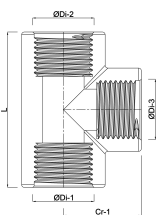

TECHNICAL SPECIFICATIONS

Material stainless steel 316

Connection female thread

Fitting nr. Nr. 130

Pressure 16 bar

Max. temp. 100 °C

Size 3/4" x 1/2" x 3/4"

DIMENSIONS

L 60 mm

ØDi-1 3/4 "

ØDi-2 1/2 "

ØDi-3 3/4 "

Cr-1 32 mm

β 90 °