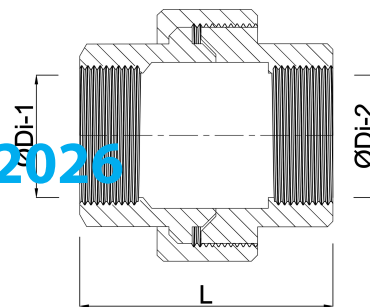

# Profec Union coupler PVC-U 1" female thread 10bar grey (7002141)

# TECHNICAL SPECIFICATIONS

Colour	grey
Material	PVC-U
Connection	female thread
Pressure	10 bar
Size	1"

## DIMENSIONS

K-1	41 mm
K-2	41 mm
Kn	65 mm
L	63 mm
ØDi-1	1 "
ØDi-2	1 "

Last modified date: 22/02/2026

Bosta UK Ltd.  
Reflection House  
Olding Road  
Bury St. Edmunds  
Suffolk  
IP33 3TA  
T +44 (0) 1284 716580  
E [enquiries@bosta.co.uk](mailto:enquiries@bosta.co.uk)  
<http://www.bosta.com>