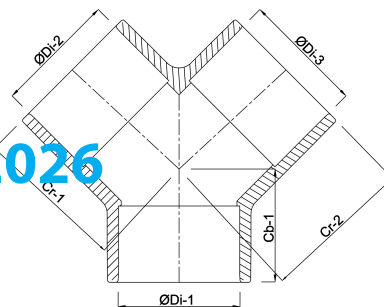

**Profec Y-piece PVC-U 63 mm
glue socket 10bar grey
(0101491)**

TECHNICAL SPECIFICATIONS

Colour	grey
Material	PVC-U
Connection	glue socket
Pressure	10 bar
Size	63 mm

DIMENSIONS

Cb-1	53 mm
Cr-1	75 mm
Cr-2	75 mm
ØDi-1	63 mm
ØDi-2	63 mm
ØDi-3	63 mm