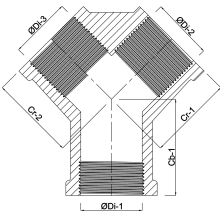

# Profec Y-piece brass 3/8" female thread 30bar (0420510)

# TECHNICAL SPECIFICATIONS

Material	brass
Connection	female thread
Max. temperature	120 °C
Pressure	30 bar
Max. temp.	120 °C
Size	3/8"

## DIMENSIONS

Cb-1	24.3 mm
Cr-1	26.1 mm
Cr-2	26.1 mm
ØDi-1	3/8 "
ØDi-2	3/8 "
ØDi-3	3/8 "

**Last modified date: 21/02/2026**

Bosta UK Ltd.  
Reflection House  
Olding Road  
Bury St. Edmunds  
Suffolk  
IP33 3TA  
T +44 (0) 1284 716580  
E [enquiries@bosta.co.uk](mailto:enquiries@bosta.co.uk)  
<http://www.bosta.com>