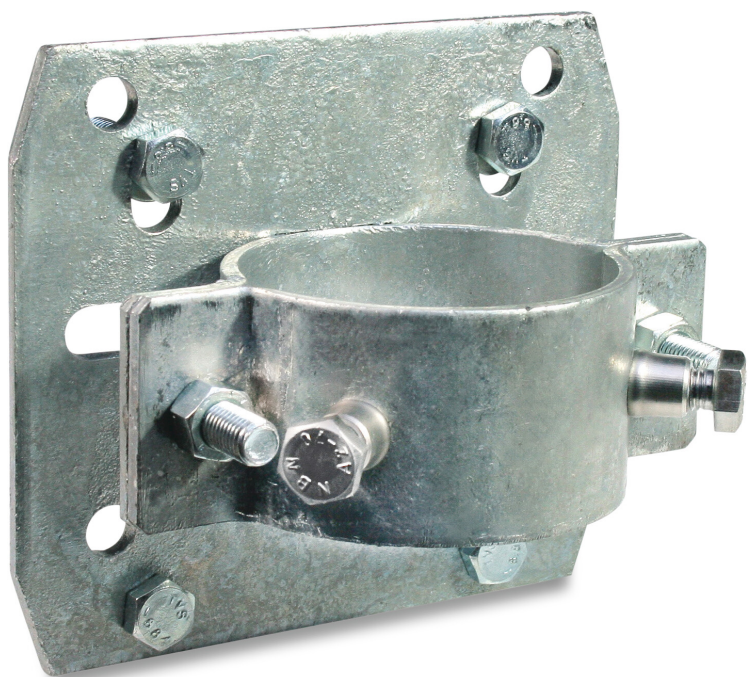

La Buvette Mounting bracket for drinking bowls on poles (7030165)

LA BUVETTE 
The Specialist in Livestock Drinking Solutions

TECHNICAL SPECIFICATIONS

Suitable for

for poles 102 mm or 4"

Last modified date: 23/02/2026