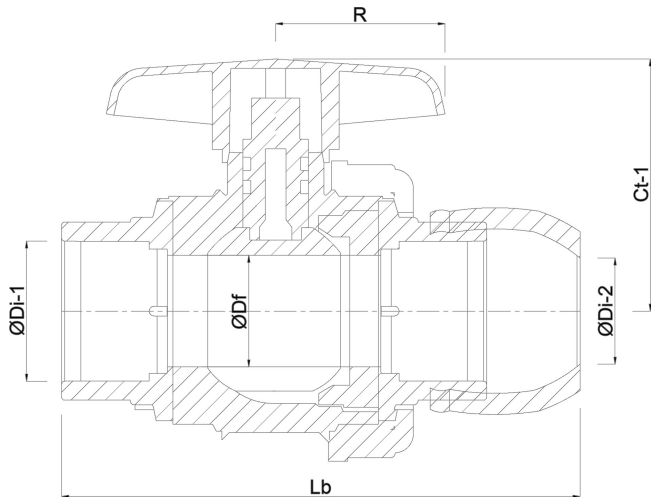

**Profec Ball valve PP 32 mm x 1"
compression x female thread
10bar black type Safe 501
(0707362)**

TECHNICAL SPECIFICATIONS

Colour	black
Type	Safe 501
Material	PP
Operation	lever
Colour lever	red
Handle material	PVC-U
Housing construction	2-part
Material housing	PP
Material seal	hytrel/EPDM
Connection	compression x female thread
Pressure	10 bar
Size	32 mm x 1"

DIMENSIONS

Ct-1	70 mm
Lb	140 mm
R	53 mm

ØDf 25 mm

ØDi-2 32 mm

ØDo-1 1 "

PRODUCT INFORMATION

With secure ball.

Last modified date: 21/02/2026