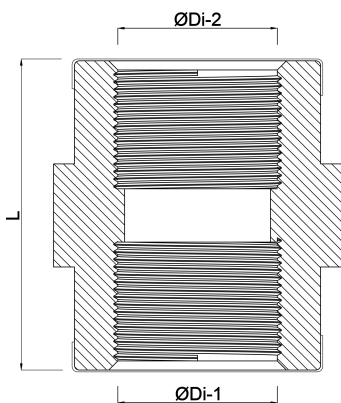

**Profec Socket PVC-U 1 1/2"
female thread 16bar grey with
stainless steel ring type
reinforced (0100725)**

TECHNICAL SPECIFICATIONS

Colour	grey
Type	reinforced
Material	PVC-U
Feature	with stainless steel ring
Connection	female thread
Pressure	16 bar
Size	1 1/2"

DIMENSIONS

L	55 mm
ØDi-1	1 1/2 "
ØDi-2	1 1/2 "

Last modified date: 07/11/2025

Bosta UK Ltd.
Reflection House
Olding Road
Bury St. Edmunds
Suffolk
IP33 3TA
T +44 (0) 1284 716580
E enquiries@bosta.co.uk
<http://www.bosta.com>