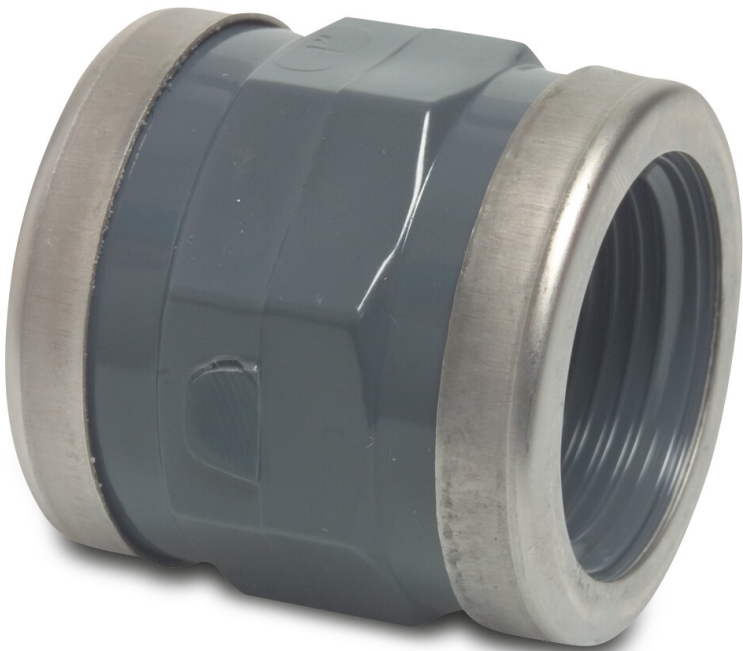

**Profec Socket PVC-U 1 1/2"
female thread 16bar grey with
stainless steel ring type
reinforced (0100725)**

TECHNICAL SPECIFICATIONS

Colour	grey
Type	reinforced
Material	PVC-U
Feature	with stainless steel ring
Connection	female thread
Pressure	16 bar
Size	1 1/2"

DIMENSIONS

L	55 mm
ØDi-1	1 1/2 "
ØDi-2	1 1/2 "

Last modified date: 07/11/2025

Bosta UK Ltd.
Reflection House
Olding Road
Bury St. Edmunds
Suffolk
IP33 3TA
T +44 (0) 1284 716580
E enquiries@bosta.co.uk
<http://www.bosta.com>