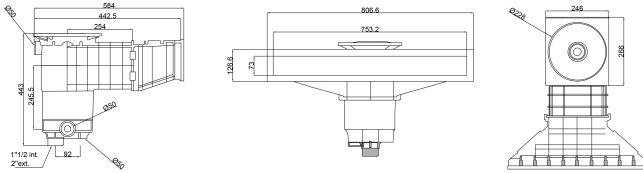

# Weltico Skimmer ABS 1 1/2" x 2" female thread sand type A800 Design (7039329)

weltico

# TECHNICAL SPECIFICATIONS

Type	A800 Design
Material	ABS/stainless steel
Suitable for	concrete/liner
Connection	female thread
Colour	sand
Size	1 1/2" x 2"

## DIMENSIONS

A	584 mm
B	443 mm
C	806.6 mm
D	26.6 mm
E	266 mm
F	318 mm
G	753.2 mm
H	73 mm

# PRODUCT INFORMATION

Approx. 7 m<sup>3</sup>/h (at a rate of 1.5 m/s) if connected to the 1 1/2" outlet with a Ø50 pipe  
Approx. 10 m<sup>3</sup>/h (at a rate of 1.5 m/s) if connected to the 2" outlet with a Ø63 pipe