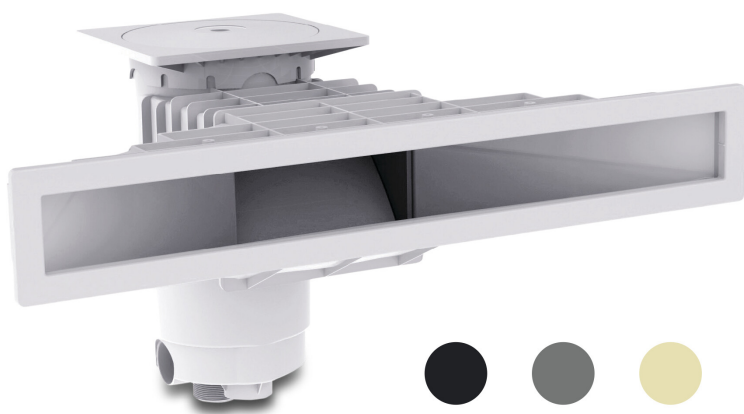

# Weltico Skimmer ABS 1 1/2" x 2" female thread sand type A800 Design (7039329)

weltico

# TECHNICAL SPECIFICATIONS

Type	A800 Design
Material	ABS/stainless steel
Suitable for	concrete/liner
Connection	female thread
Colour	sand
Size	1 1/2" x 2"

## DIMENSIONS

A	584 mm
B	443 mm
C	806.6 mm
D	26.6 mm
E	266 mm
F	318 mm
G	753.2 mm
H	73 mm