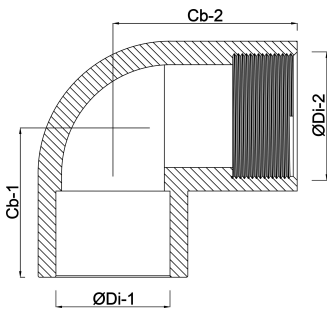

**VDL Adaptor elbow 90° PVC-U
90 mm x 3" glue socket x
female thread 10bar grey with
stainless steel ring type
reinforced (7002638)**

V-L Van de Lande

TECHNICAL SPECIFICATIONS

Colour	grey
Type	reinforced
Material	PVC-U
Feature	with stainless steel ring
Connection	glue socket x female thread
Size	90 mm x 3"
Pressure	10 bar

DIMENSIONS

Cb-1	97 mm
Cb-2	97 mm
ØDi-1	90 mm
ØDi-2	3 "

Last modified date: 22/02/2026

Bosta UK Ltd.
Reflection House
Olding Road
Bury St. Edmunds
Suffolk
IP33 3TA
T +44 (0) 1284 716580
E enquiries@bosta.co.uk
<http://www.bosta.com>