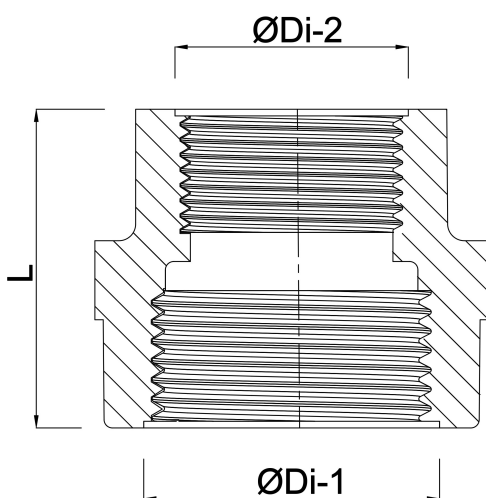

**Profec Nr. 240 Reducer socket
stainless steel 316 2" x 1 1/2"
female thread 16bar (0080072)**

TECHNICAL SPECIFICATIONS

Material stainless steel 316

Connection female thread

Fitting nr. Nr. 240

Max. temp. 100 °C

Size 2" x 1 1/2"

Pressure 16 bar

DIMENSIONS

L 51 mm

ØDi-1 2"

ØDi-2 1 1/2"

Last modified date: 20/02/2026

Bosta UK Ltd.
Reflection House
Olding Road
Bury St. Edmunds
Suffolk
IP33 3TA
T +44 (0) 1284 716580
E enquiries@bosta.co.uk
<http://www.bosta.com>