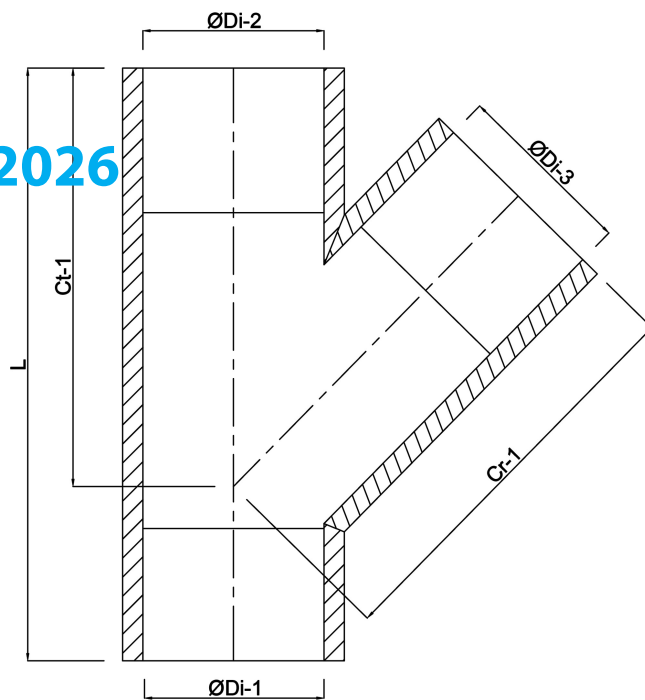

Last modified date: 22/02/2026

Bosta UK Ltd.
Reflection House
Olding Road
Bury St. Edmunds
Suffolk
IP33 3TA
T +44 (0) 1284 716580
E enquiries@bosta.co.uk
<http://www.bosta.com>

bosta
bringing water to life