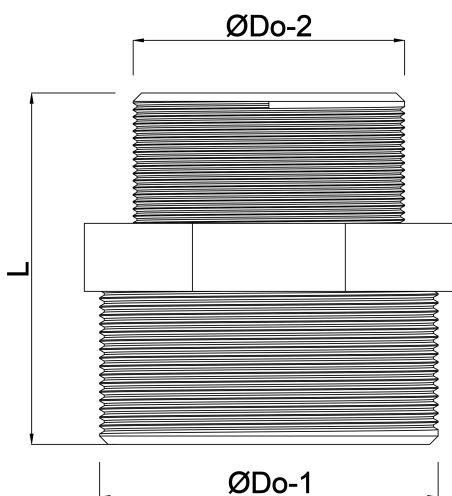

**Profec Nr. 245 Reducer nipple
brass 3" x 2" male thread 20bar
(0710364)**

TECHNICAL SPECIFICATIONS

Material	brass
Connection	male thread
Fitting nr.	Nr. 245
Size	3" x 2"
Pressure	20 bar
Max. temp.	80 °C

DIMENSIONS

L	66 mm
ØDo-1	3 "
ØDo-2	2 "

Last modified date: 11/10/2025

Bosta UK Ltd.
Reflection House
Olding Road
Bury St. Edmunds
Suffolk
IP33 3TA
T +44 (0) 1284 716580
E enquiries@bosta.co.uk
<http://www.bosta.com>