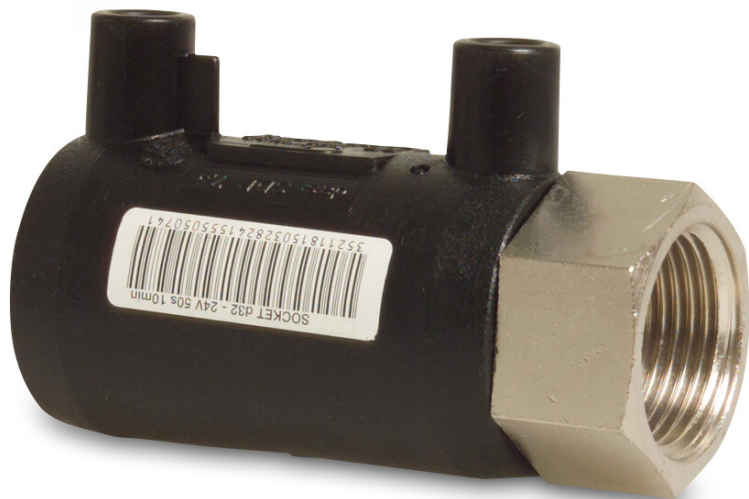

**Profec Adaptor socket
PE100/brass nickel plated 90
mm x 3" electrofusion socket x
female thread SDR7,6 40VAC
16bar 25bar black DVGW
(7025424)**

TECHNICAL SPECIFICATIONS

| | |
|-----------------|--------------------------------------|
| Colour | black |
| Material | PE100/brass |
| Approval | DVGW |
| Connection | electrofusion socket x female thread |
| Class | SDR7,6 |
| Pressure, gas | 16 bar |
| Pressure, water | 25 bar |
| Size | 90 mm x 3" |
| Voltage | 40VAC |

PRODUCT INFORMATION

Transition fitting suitable for the connection of PE pipes and fittings with threaded fittings or valves. Complete with 4 mm electrical connector, welding indicator and barcode reader.