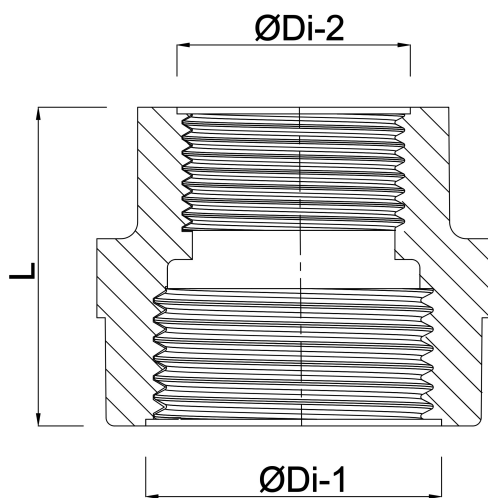

**Nr. 240 Reducing socket cast  
iron black 2 1/2" x 1" female  
thread 25bar DVGW (7044005)**

# TECHNICAL SPECIFICATIONS

Material cast iron black

Approval DVGW

Connection female thread

Fitting nr. Nr. 240

Temperature range -20°C - 120°C

Pressure 25 bar

Size 2 1/2" x 1"

## DIMENSIONS

ØDi-1 2 1/2 "

ØDi-2 1 "

**Last modified date: 23/02/2026**

Bosta UK Ltd.  
Reflection House  
Olding Road  
Bury St. Edmunds  
Suffolk  
IP33 3TA  
T +44 (0) 1284 716580  
E [enquiries@bosta.co.uk](mailto:enquiries@bosta.co.uk)  
<http://www.bosta.com>