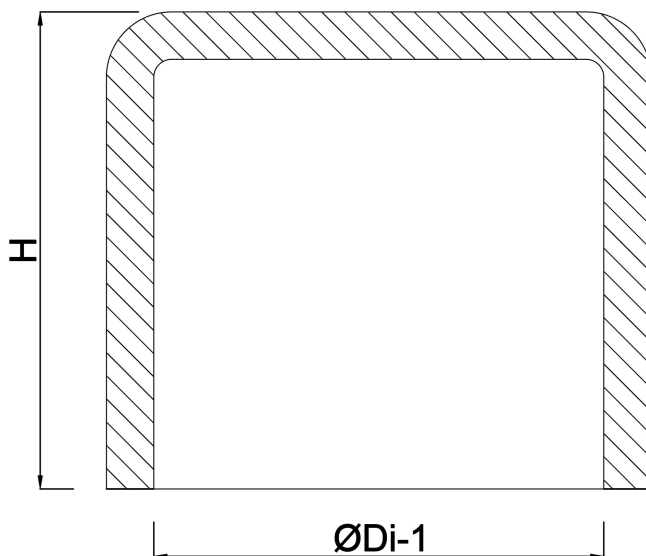

Cap PVC-U 225 mm glue socket 10bar grey (0101337)

TECHNICAL SPECIFICATIONS

Colour grey

Material PVC-U

Connection glue socket

Size 225 mm

Pressure 10 bar

DIMENSIONS

H 155 mm

ØDi-1 225 mm

Last modified date: 24/02/2026

Bosta UK Ltd.
Reflection House
Olding Road
Bury St. Edmunds
Suffolk
IP33 3TA
T +44 (0) 1284 716580
E enquiries@bosta.co.uk
<http://www.bosta.com>