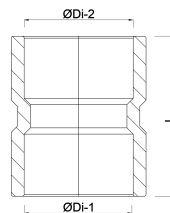

**VDL Socket PVC-U 250 mm  
glue socket 10bar grey type  
made from tubing (7002457)**

**V-L Van de Lande**

# TECHNICAL SPECIFICATIONS

Colour	grey
Type	made from tubing
Material	PVC-U
Connection	glue socket
Size	250 mm
Pressure	10 bar

# DIMENSIONS

L	359 mm
Mold	hand formed
P-1	137 mm
P-2	137 mm
ØDi-1	250 mm
ØDi-2	250 mm

**Last modified date: 23/02/2026**

Bosta UK Ltd.  
Reflection House  
Olding Road  
Bury St. Edmunds  
Suffolk  
IP33 3TA  
T +44 (0) 1284 716580  
E [enquiries@bosta.co.uk](mailto:enquiries@bosta.co.uk)  
<http://www.bosta.com>