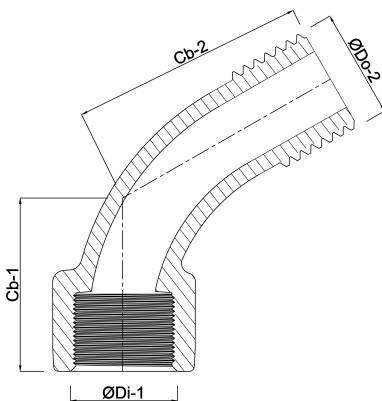

**Profec Nr. 121 Elbow 45°
stainless steel 316 3/8" female
thread x male thread 10bar
(0081242)**

TECHNICAL SPECIFICATIONS

Material	stainless steel 316
Connection	female thread x male thread
Fitting nr.	Nr. 121
Pressure	10 bar
Size	3/8"

DIMENSIONS

Cb-1	18 mm
Cb-2	30 mm
ØDi-1	3/8 "
ØDo-2	3/8 "
β	45 °

Last modified date: 20/02/2026

Bosta UK Ltd.
Reflection House
Olding Road
Bury St. Edmunds
Suffolk
IP33 3TA
T +44 (0) 1284 716580
E enquiries@bosta.co.uk
<http://www.bosta.com>