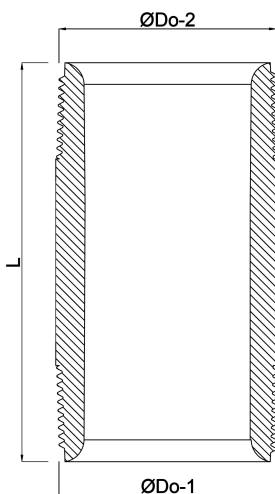

**Profec Nr. 23 Pipe nipple
stainless steel 304 1" male
thread 8bar 200 mm (0081561)**

TECHNICAL SPECIFICATIONS

Material stainless steel 304

Connection male thread

Fitting nr. Nr. 23

Size 1"

Length 200 mm

Pressure 8 bar

DIMENSIONS

L 200 mm

ØDo-1 1"

ØDo-2 1"

Last modified date: 20/02/2026

Bosta UK Ltd.
Reflection House
Olding Road
Bury St. Edmunds
Suffolk
IP33 3TA
T +44 (0) 1284 716580
E enquiries@bosta.co.uk
<http://www.bosta.com>