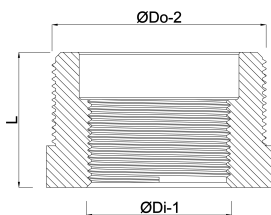

**Profec Nr. 241 Reducer bush
cast iron black 1 1/4" x 1" male
thread x female thread 25bar
DVGW (1124118)**

TECHNICAL SPECIFICATIONS

Material	cast iron black
Approval	DVGW
Connection	male thread x female thread
Fitting nr.	Nr. 241
Temperature range	-20°C - 120°C
Pressure	25 bar
Size	1 1/4" x 1"

DIMENSIONS

F-1	20.3 mm
K-1	44.7 mm
L	27.4 mm
ØDi-1	1 "
ØDo-2	1 1/4 "

Last modified date: 22/02/2026

Bosta UK Ltd.
Reflection House
Olding Road
Bury St. Edmunds
Suffolk
IP33 3TA
T +44 (0) 1284 716580
E enquiries@bosta.co.uk
<http://www.bosta.com>