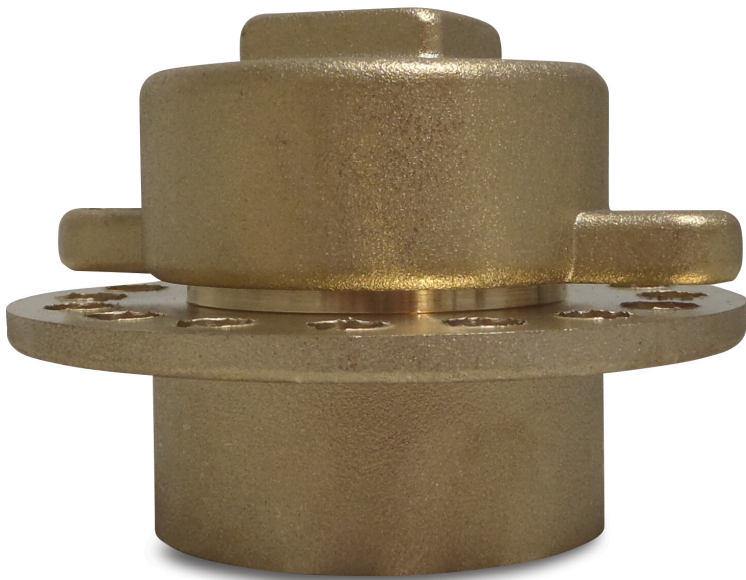

Profec Loading combination brass 2 1/2" female thread (7003626)

TECHNICAL SPECIFICATIONS

Material	brass
Connection	female thread
Size	2 1/2"

Last modified date: 22/02/2026

Bosta UK Ltd.
Reflection House
Olding Road
Bury St. Edmunds
Suffolk
IP33 3TA
T +44 (0) 1284 716580
E enquiries@bosta.co.uk
<http://www.bosta.com>