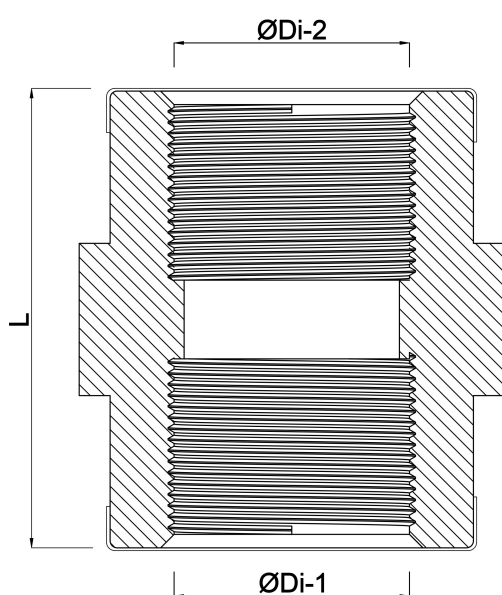

Socket PP 3/4" female thread 10bar beige (0330416)

TECHNICAL SPECIFICATIONS

Colour	beige
Material	PP
Connection	female thread
Pressure	10 bar
Size	3/4"

DIMENSIONS

L	39 mm
ØDi-1	3/4 "
ØDi-2	3/4 "

Last modified date: 21/02/2026