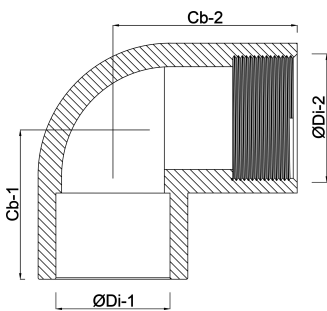

**VDL Adaptor elbow 90° PVC-U
110 mm x 4" glue socket x
female thread 10bar grey with
stainless steel ring type
reinforced (7002639)**

V-L Van de Lande

TECHNICAL SPECIFICATIONS

Colour	grey
Type	reinforced
Material	PVC-U
Feature	with stainless steel ring
Connection	glue socket x female thread
Size	110 mm x 4"
Pressure	10 bar

DIMENSIONS

Cb-1	117 mm
Cb-2	117 mm
ØDi-1	110 mm
ØDi-2	4 "

Last modified date: 22/02/2026

Bosta UK Ltd.
Reflection House
Olding Road
Bury St. Edmunds
Suffolk
IP33 3TA
T +44 (0) 1284 716580
E enquiries@bosta.co.uk
<http://www.bosta.com>