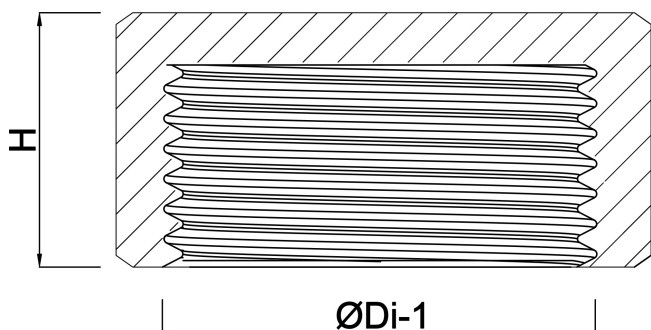

**Profec Nr. 300 Cap stainless  
steel 316 1/4" female thread  
16bar type hexagon (0080701)**

# TECHNICAL SPECIFICATIONS

Material stainless steel 316

Connection female thread

Fitting nr. Nr. 300

Pressure 16 bar

Max. temp. 100 °C

Type hexagon

Size 1/4"

## DIMENSIONS

H 15.1 mm

K-1 15.2 mm

ØDi-1 1/4 "

**Last modified date: 20/02/2026**

Bosta UK Ltd.  
Reflection House  
Olding Road  
Bury St. Edmunds  
Suffolk  
IP33 3TA  
T +44 (0) 1284 716580  
E [enquiries@bosta.co.uk](mailto:enquiries@bosta.co.uk)  
<http://www.bosta.com>