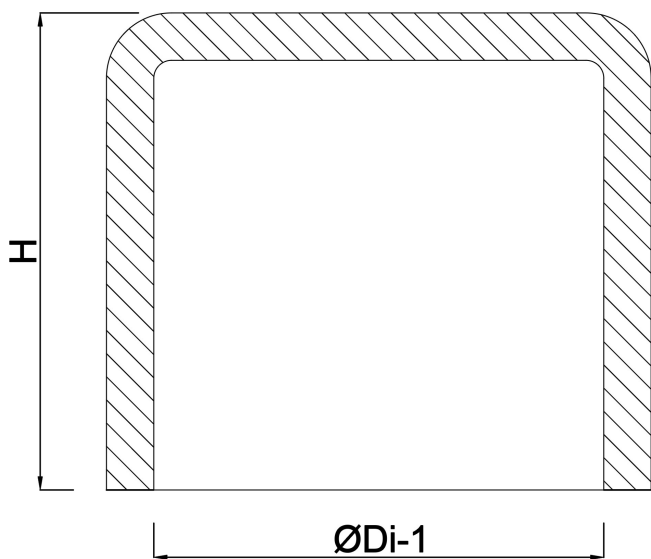

VDL Cap PVC-U 140 mm glue socket 16bar grey (7002822)

VL Van de Lande

TECHNICAL SPECIFICATIONS

Colour grey

Material PVC-U

Size 140 mm

Connection glue socket

Pressure 16 bar

DIMENSIONS

H 118 mm

P-1 76 mm

ØDi-1 140 mm

Last modified date: 22/02/2026

Bosta UK Ltd.
Reflection House
Olding Road
Bury St. Edmunds
Suffolk
IP33 3TA
T +44 (0) 1284 716580
E enquiries@bosta.co.uk
<http://www.bosta.com>