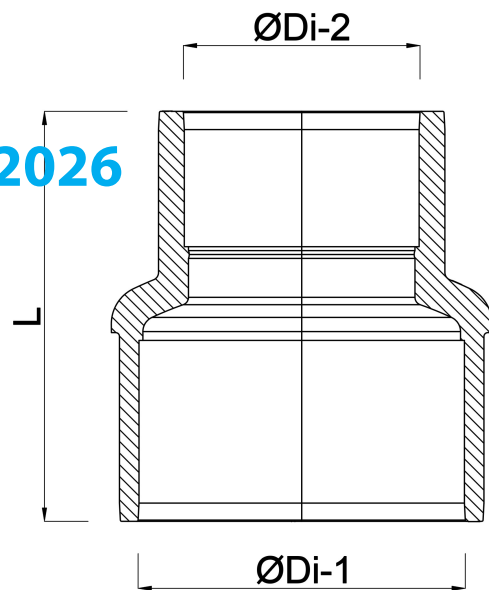

**Profec Reducer socket PVC-U
200 mm x 125 mm glue socket
16bar grey (0110684)**

TECHNICAL SPECIFICATIONS

Colour grey

Material PVC-U

Connection glue socket

Pressure 16 bar

Size 200 mm x 125 mm

DIMENSIONS

L 213 mm

ØDi-1 200 mm

ØDi-2 125 mm

Last modified date: 20/02/2026

Bosta UK Ltd.
Reflection House
Olding Road
Bury St. Edmunds
Suffolk
IP33 3TA
T +44 (0) 1284 716580
E enquiries@bosta.co.uk

<http://www.bosta.com>