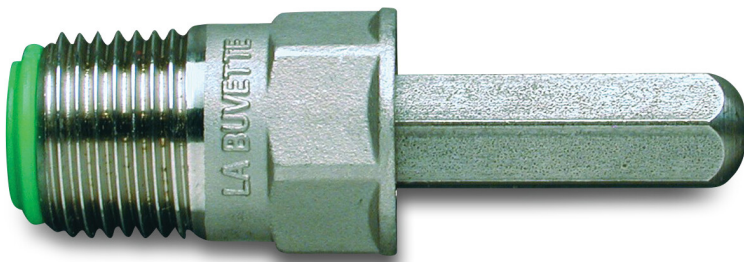

# La Buvette Finger moistener stainless steel 1/2" male thread type Poustube (7028211)

**LA BUVETTE**   
The Specialist in Livestock Drinking Solutions

# TECHNICAL SPECIFICATIONS

Type	Poustube
Material	stainless steel
Connection	male thread
Size	1/2"

## PRODUCT INFORMATION

With flow rate adjustment in upper half.

- Avoids injuries due to the specific design.
- No jams: the mechanism is protected from the animals.

**Last modified date: 23/02/2026**

Bosta UK Ltd.  
Reflection House  
Olding Road  
Bury St. Edmunds  
Suffolk  
IP33 3TA  
T +44 (0) 1284 716580  
E [enquiries@bosta.co.uk](mailto:enquiries@bosta.co.uk)  
<http://www.bosta.com>