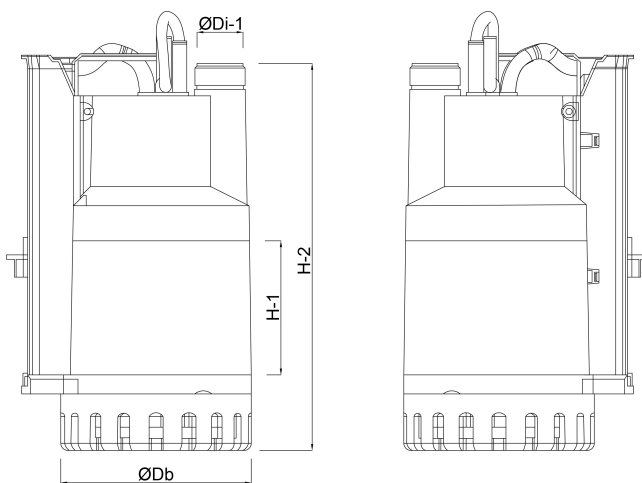

Submersible pump 1" x 1 1/2" x 1" hose tail x male thread x hose tail 1,25A 230VAC blue type IP 400 (7031119)

TYP: 400W
Pumpa podzemna 1,25A
Chwyt 7500h Hmax 20m
I USA Filt 4000
I water 40°C 200
IP 68/Class B 230V 50Hz
Rok prod 2019-09 Nr prod 7031119
CE EAC

TECHNICAL SPECIFICATIONS

Type	IP
Material impeller 1	noryl
Connection	hose tail x male thread x hose tail
Float	included
Voltage	230VAC
Max. temperature	35 °C
Maximum ambient temperature 40 °C	
Colour	blue
Pump body	plastic
MWC	5 m
Size	1" x 1 1/2" x 1"
Type	400
Power	0.4 kW
Ampere	1,25 A
Max flow rate	7.5 m ³ /h
BEP Capacity	4.8
BEP Head	3.2

PORlh 4.2

PORhh 2.2

PORlq 3.36

PORhq 5.76

DIMENSIONS

Db 155 mm

H-1 120 mm

H-2 330 mm

ØDi-1 1 1/2 "

PRODUCT INFORMATION

For clean water only. Max. immersion depth: 5 metres. 8 mtr cable and DIN plug

Last modified date: 09/05/2026

Bosta UK Ltd.
Reflection House
Olding Road
Bury St. Edmunds
Suffolk
IP33 3TA
T +44 (0) 1284 716580
E enquiries@bosta.co.uk
<http://www.bosta.com>