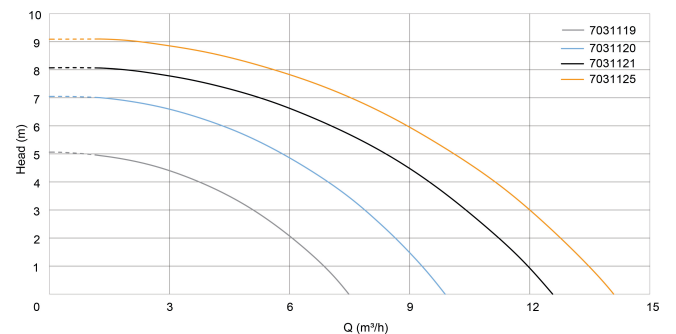

TECHNICAL SPECIFICATIONS

Type	IP
Material impeller 1	noryl
Connection	hose tail x male thread x hose tail
Float	included
Voltage	230VAC
Max. temperature	35 °C
Maximum ambient temperature 40 °C	
Colour	blue
Pump body	plastic
MWC	5 m
Size	1" x 1 1/2" x 1"
Type	400
Power	0.4 kW
Ampere	1,25 A
Max flow rate	7.5 m ³ /h
BEP Capacity	4.8
BEP Head	3.2

PORlh 4.2

PORhh 2.2

PORlq 3.36

PORhq 5.76

DIMENSIONS

Db 155 mm

H-1 120 mm

H-2 330 mm

ØDi-1 1 1/2 "

PRODUCT INFORMATION

For clean water only. Max. immersion depth: 5 metres. 8 mtr cable and DIN plug

Last modified date: 09/05/2026

Bosta UK Ltd.
Reflection House
Olding Road
Bury St. Edmunds
Suffolk
IP33 3TA
T +44 (0) 1284 716580
E enquiries@bosta.co.uk
<http://www.bosta.com>