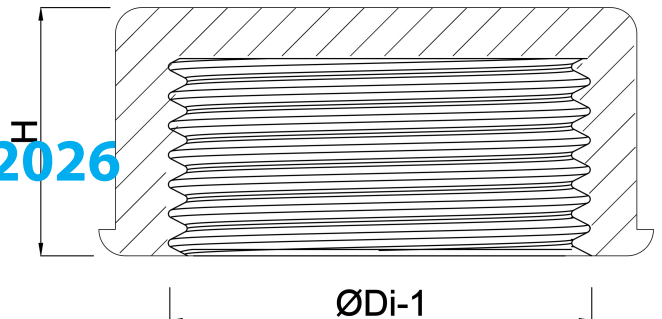

VDL Cap PVC-U 1 1/2" female thread 10bar grey type plain (0100777)

VL Van de Lande

TECHNICAL SPECIFICATIONS

Colour	grey
Type	plain
Material	PVC-U
Material seal	EPDM
Connection	female thread
Size	1 1/2"
Pressure	10 bar

DIMENSIONS

F-1	23 mm
H	23 mm
ØDi-1	1 1/2 "

Last modified date: 22/02/2026

Bosta UK Ltd.
Reflection House
Olding Road

Bury St. Edmunds
Suffolk
IP33 3TA
T +44 (0) 1284 716580
E enquiries@bosta.co.uk
<http://www.bosta.com>