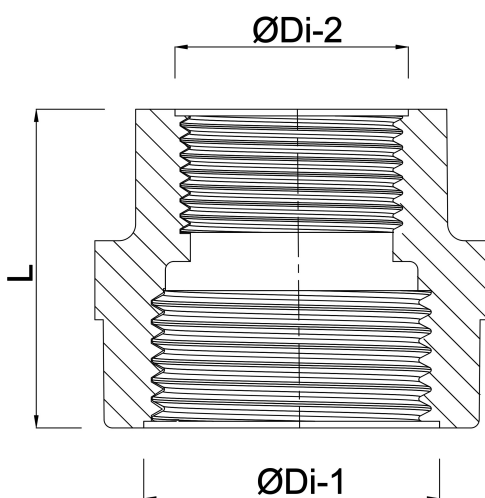

**Profec Nr. 240 Reducer socket
stainless steel 316 1 1/2" x 3/4"
female thread 16bar (0080067)**

TECHNICAL SPECIFICATIONS

Material stainless steel 316

Connection female thread

Fitting nr. Nr. 240

Max. temp. 100 °C

Size 1 1/2" x 3/4"

Pressure 16 bar

DIMENSIONS

L 42 mm

ØDi-1 1 1/2 "

ØDi-2 3/4 "

Last modified date: 09/10/2025

Bosta UK Ltd.
Reflection House
Olding Road
Bury St. Edmunds
Suffolk
IP33 3TA
T +44 (0) 1284 716580
E enquiries@bosta.co.uk
<http://www.bosta.com>