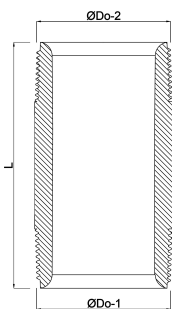

Profec Nr. 23 Pipe nipple brass 1/2" male thread 40bar 200 mm (0701820)

TECHNICAL SPECIFICATIONS

Material	brass
Connection	male thread
Fitting nr.	Nr. 23
Pressure	40 bar
Size	1/2"
Length	200 mm

DIMENSIONS

F-1	15 mm
F-2	15 mm
L	200 mm
ØDo-1	1/2 "
ØDo-2	1/2 "

Last modified date: 21/02/2026

Bosta UK Ltd.
Reflection House
Olding Road
Bury St. Edmunds
Suffolk
IP33 3TA
T +44 (0) 1284 716580
E enquiries@bosta.co.uk
<http://www.bosta.com>